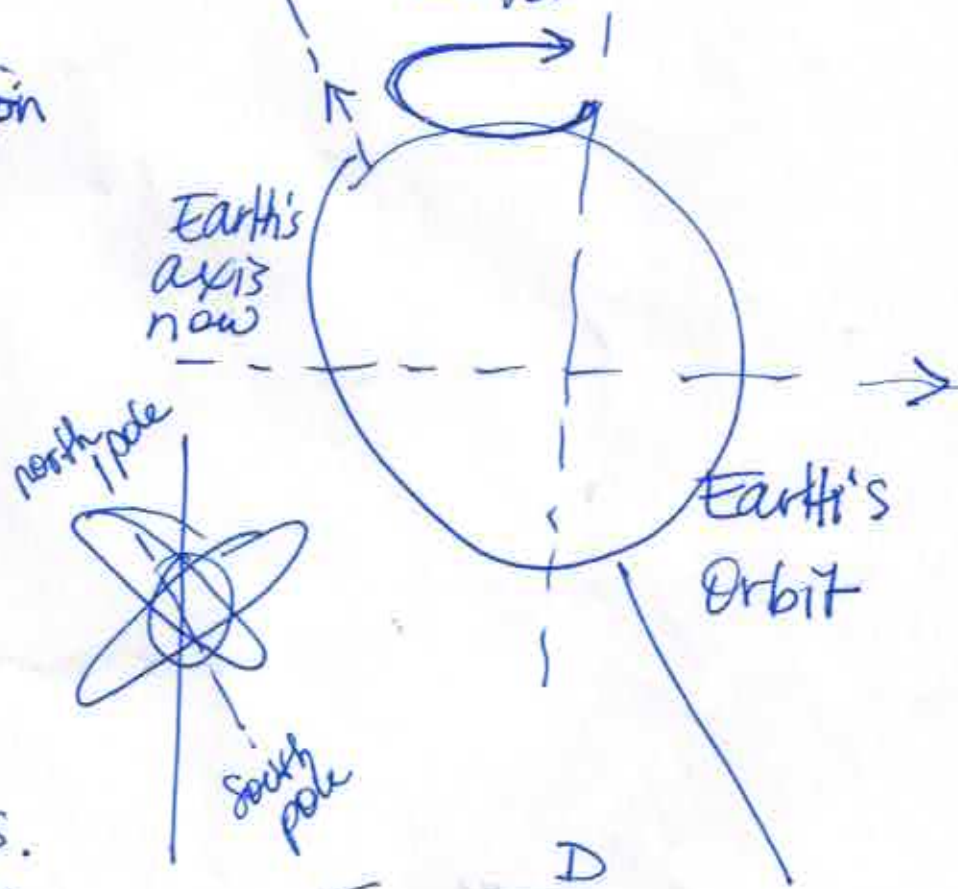

# BRAIN STEM = Top of spinal cord

VENUS

EARTH

~~the eye~~

Zod. eye

es.?

\*the pt. actually  
TO  $\approx$  Away from the cen  
of the galaxy

# Precession of the Equinox

Wobble

(a rotation)

to Polaris  
 $23\frac{1}{2}$

26,000 yrs.  
 exactly  
 25,920 yrs.

waking up soon  
 Age of Aquarius

cycles - going w galactic winds  
 WAKING UP!