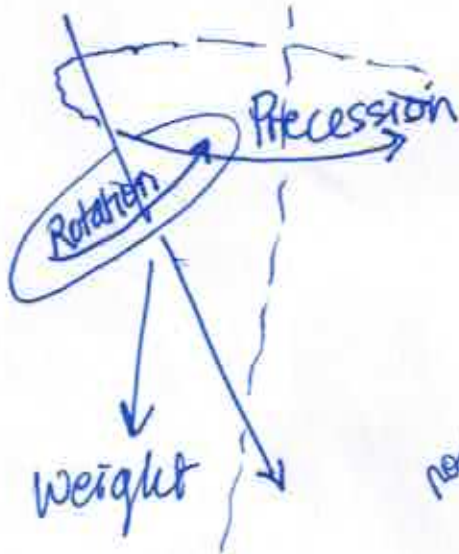

VENUS

EARTH

~~the eye~~

Zod. eye

es.?

\*the pt. actually  
TO  $\approx$  Away from the cen  
of the galaxy

# Precession of the Equinox

Wobble

(a rotation)

to Polaris  
 $23\frac{1}{2}$

26,000 yrs.  
 exactly  
 25,920 yrs.

waking up soon  
 Age of Aquarius

cycles - going w galactic winds  
 WAKING UP!