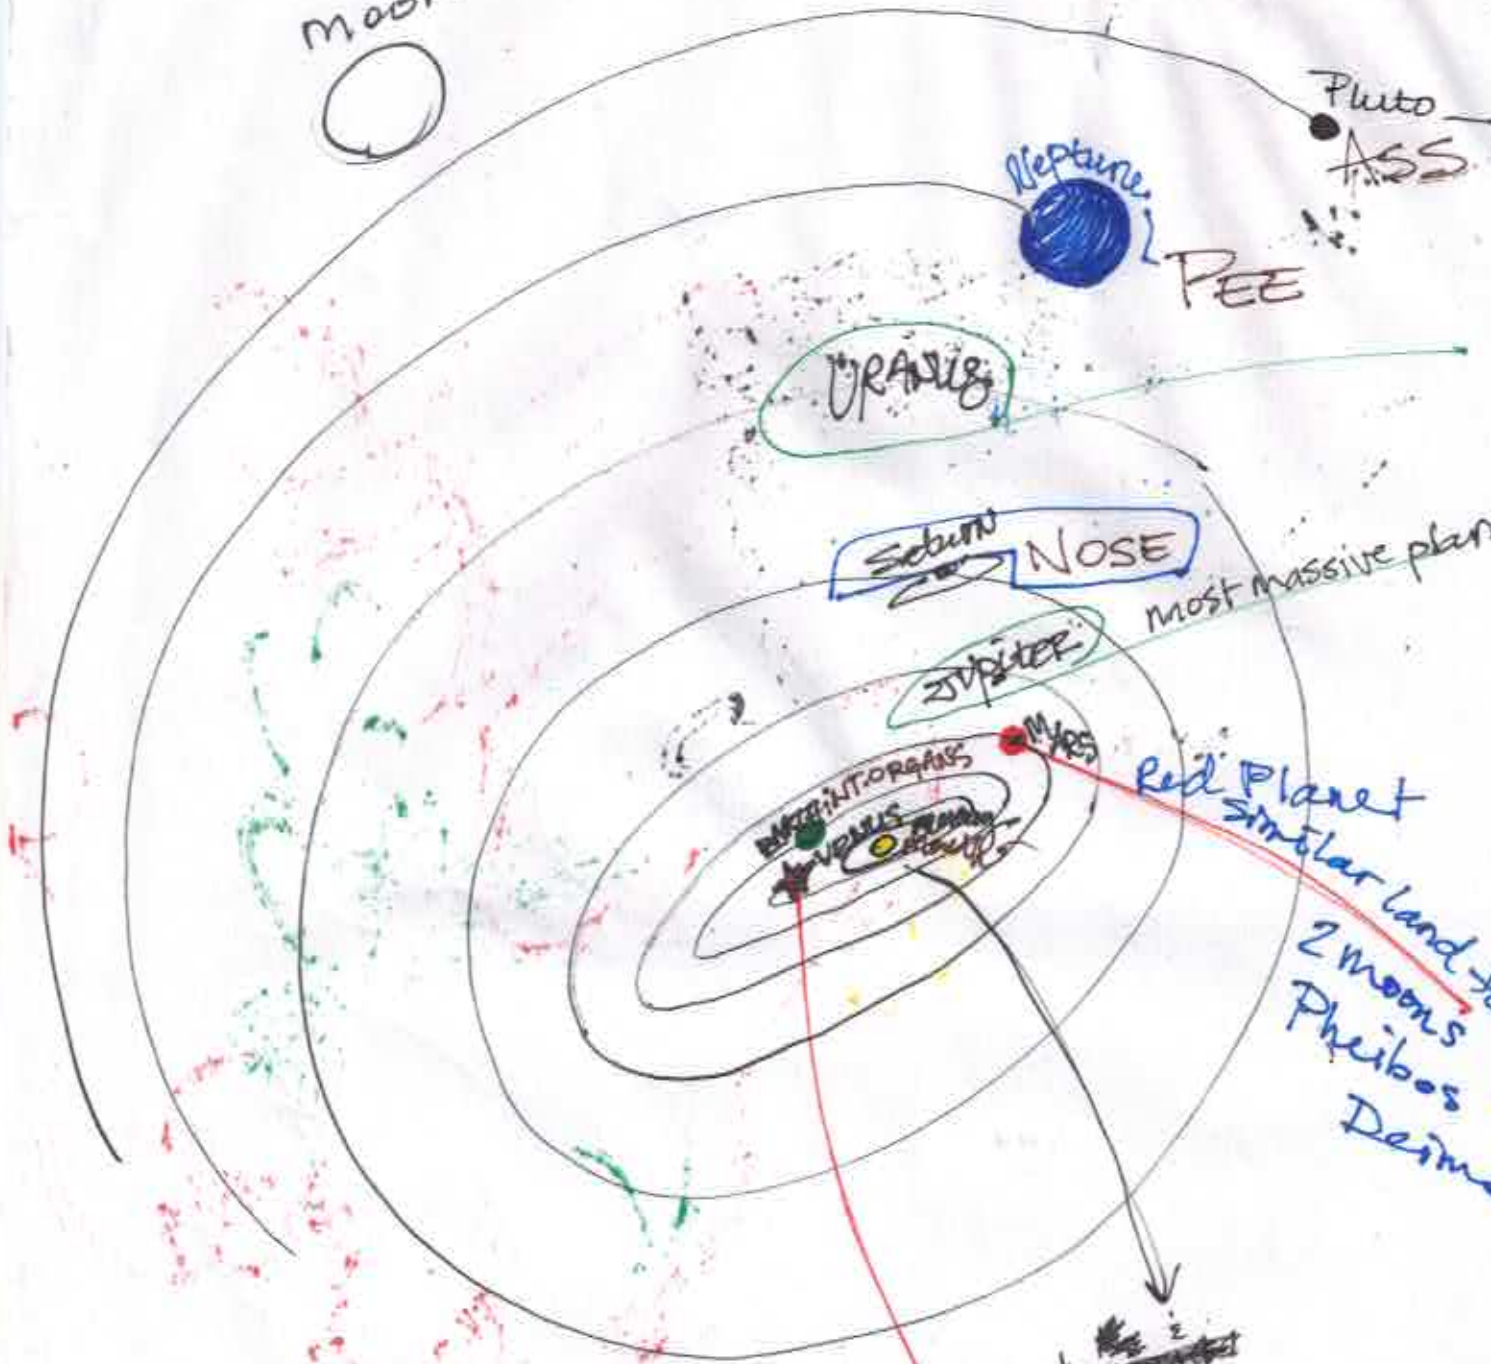

# BRAIN STEM = Top of spinal cord

## EAR CANAL :

Moon 27 dgy orbit

Pluto - ASS

REE

URANUS

Saturn

NOSE

most massive planet

VENUS

EARTH

~~the eye~~

Zod. eye

es.?

\*the pt. actually  
TO  $\approx$  Away from the cen  
of the galaxy

# Precession of the Equinox

Wobble

(a rotation)

to Polaris  
 $23\frac{1}{2}$

26,000 yrs.  
 exactly  
 25,920 yrs.

waking up soon  
 Age of Aquarius

cycles - going w galactic winds  
 WAKING UP!