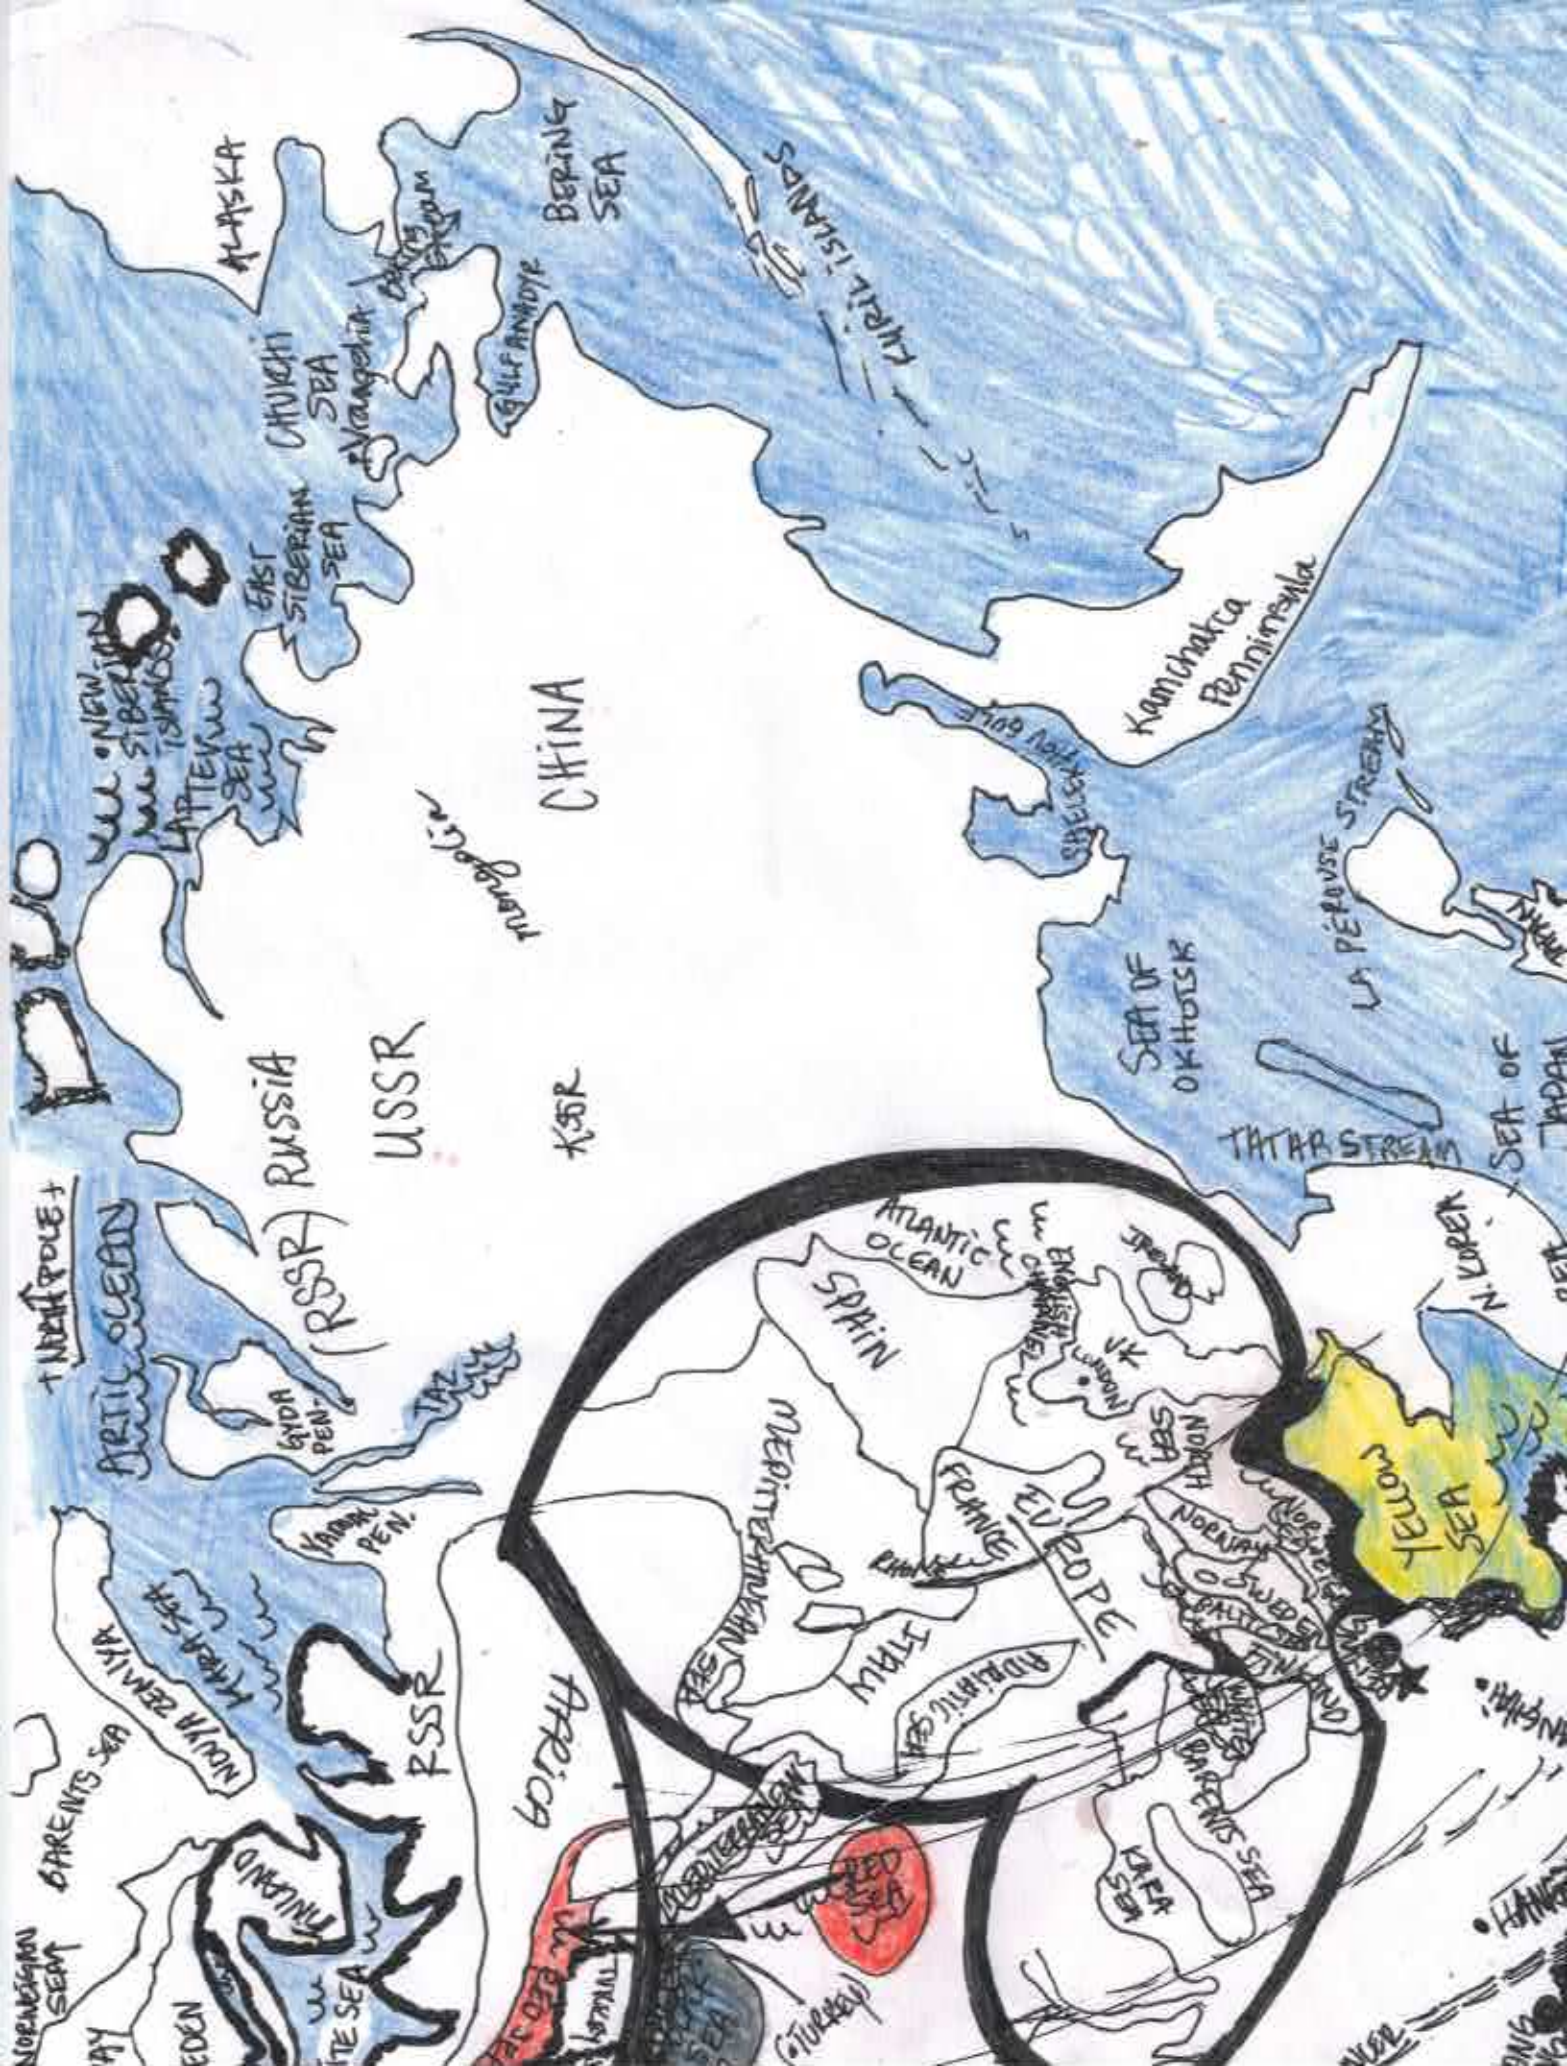

SAMA RA

JUWAN

Kalahari Desert

tropic of Capricorn

Equator

Atlantic Ocean

Mediterranean Sea

Egypt

Red Sea

African Desert

Lake Nasser

Lake Nubia

White Nile

Blue Nile

Akkara

Lake Tana

one of the largest bird species

Red winged Bird

5 Mts. to be built

Bread crickets (will eat their own)

Victoria Falls

MANA Pools

Unika Plateau

Mozambique Channel

Indian Ocean

water 1 deep 20 ft. 40 million ft. 100 million ft. 1000 ft. 10000 ft. 100000 ft. 1000000 ft.

30°

RUSSIA

INNER
MONGOLIA

CHINA

DALIAN

N. KOREA